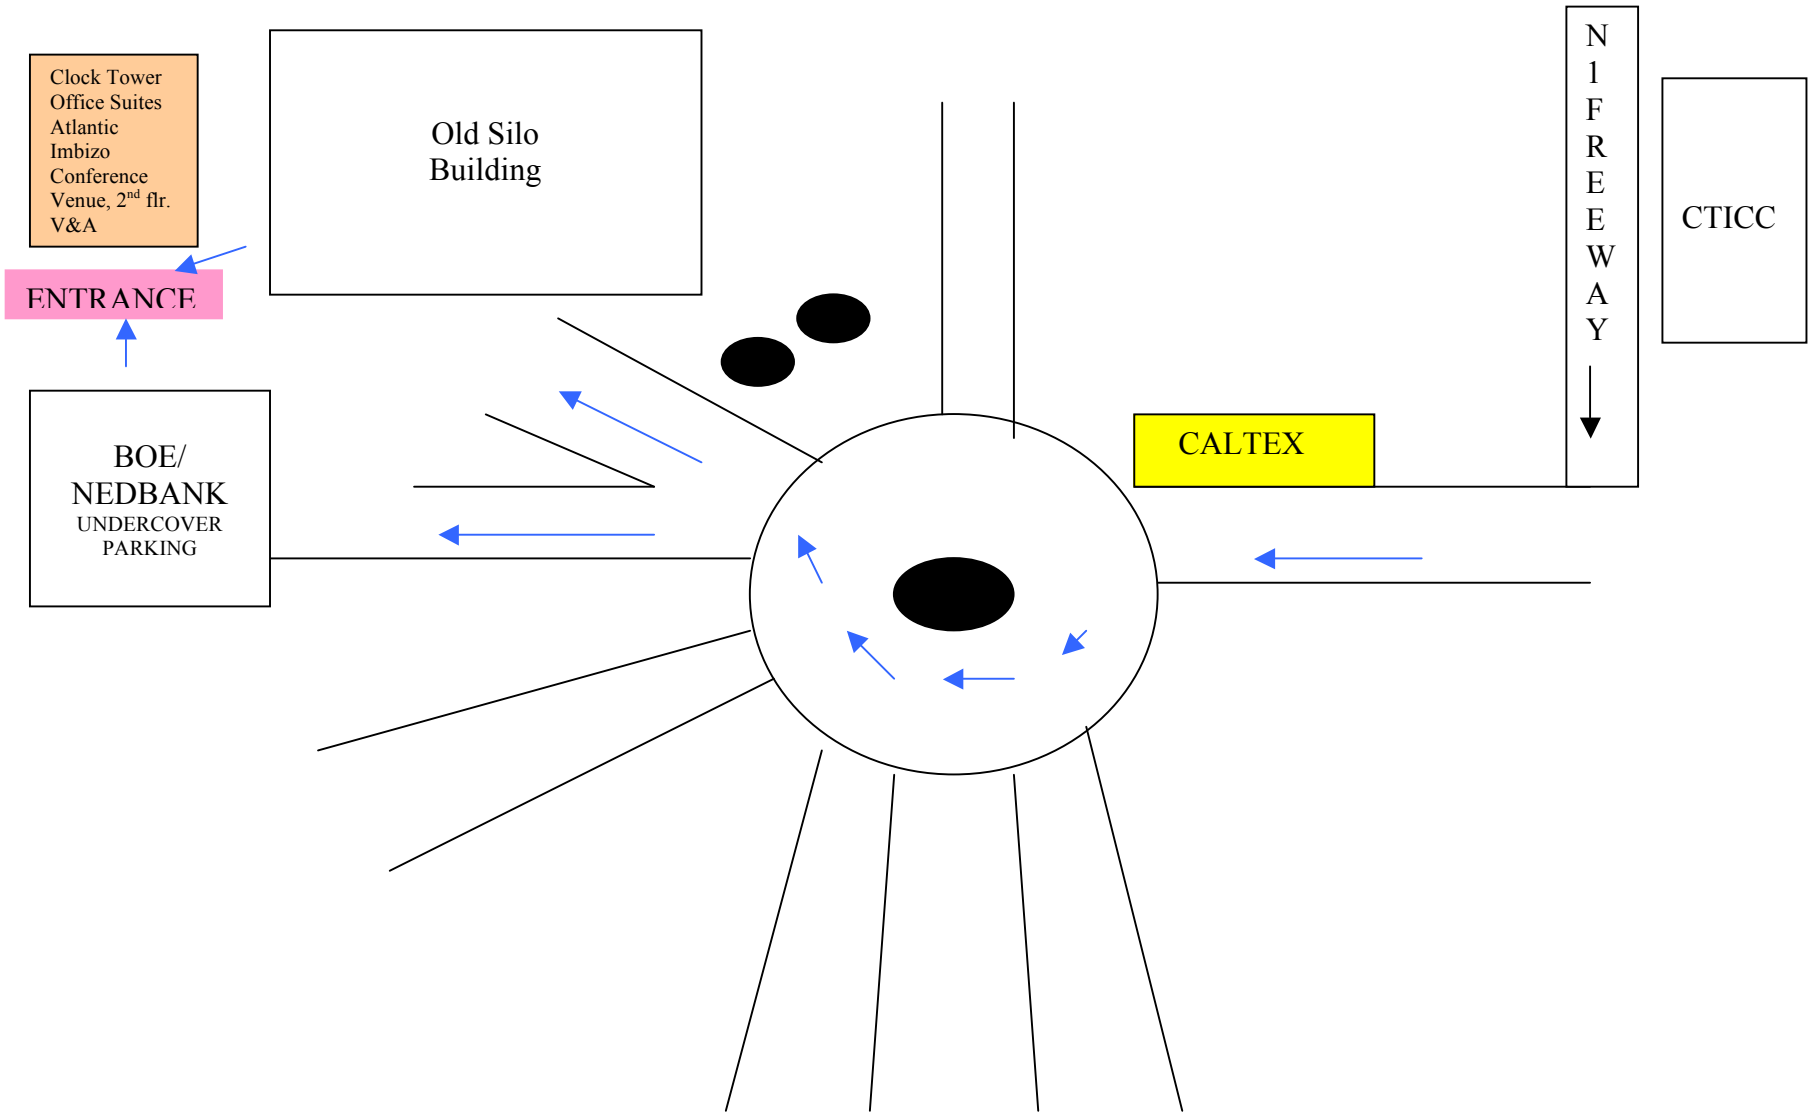

ATLANTIC
IMBIZO
CONFERENCE
VENUE. (T) 021
419 45 65

**DIRECTIONAL MAP TO ATLANTIC IMBIZO
CONFERENCE VENUE,
2ND FLOOR, CLOCKTOWER
OFFICE SUITES
(T) 021 419 4565**

**MAP TO THE
WATERFRONT
PARKING**

P OPEN-AIR

- 1 - Main Gate
- 2 - Clock Tower
- 4 - BP Terrace
- 5 - Mini Table Mountain
- 6 - Tour Coaches Only
- 7 - Table Bay
- 8 - Victoria Wharf
- 9 - Victoria Wharf

P UNDERCOVER

- 10 - Victoria Wharf
Shopping Centre
- 11 - Breakwater
- 12 - Granger Bay
- 13 - BMW Pavilion
- 14 - Ulundi
- 15 - Portswood Square
- 16 - Clock Tower
Shopping Centre

1. When coming off the N1 Freeway, Keep right at the fork, follow signs for Sea Point/Waterfront and merge onto Eastern Blvd 1,6 km
2. Turn right onto Coen Steytler Ave 400 m
3. At the roundabout, take the 3rd exit onto South Arm Rd 200 m
4. Then a Slight left
5. Turn left to **Clocktower Underground Parking** Garage (Underground). Take far right hand lane. Drive down the Ramp into “**Level 2 Public Parking**”.
6. Turn right where you see “**Lifts to Shopping**” and take lift to “**1st Level**”.
7. Follow signs along Passage to the left .
8. At the Pillar you will see another sign, turn right to a set of lifts. Take the lift to “**3rd Level**”
9. As you come out the lift, you will see Atlantic Imbizo to your left.

Clock Tower
Office Suites
Atlantic
Imbizo
Conference
Venue, 2nd fl.
V&A

Old Silo
Building

ENTRANCE

BOE/
NEDBANK
UNDERCOVER
PARKING

CALTEX

N
1
F
R
E
E
W
A
Y
↓

CTICC