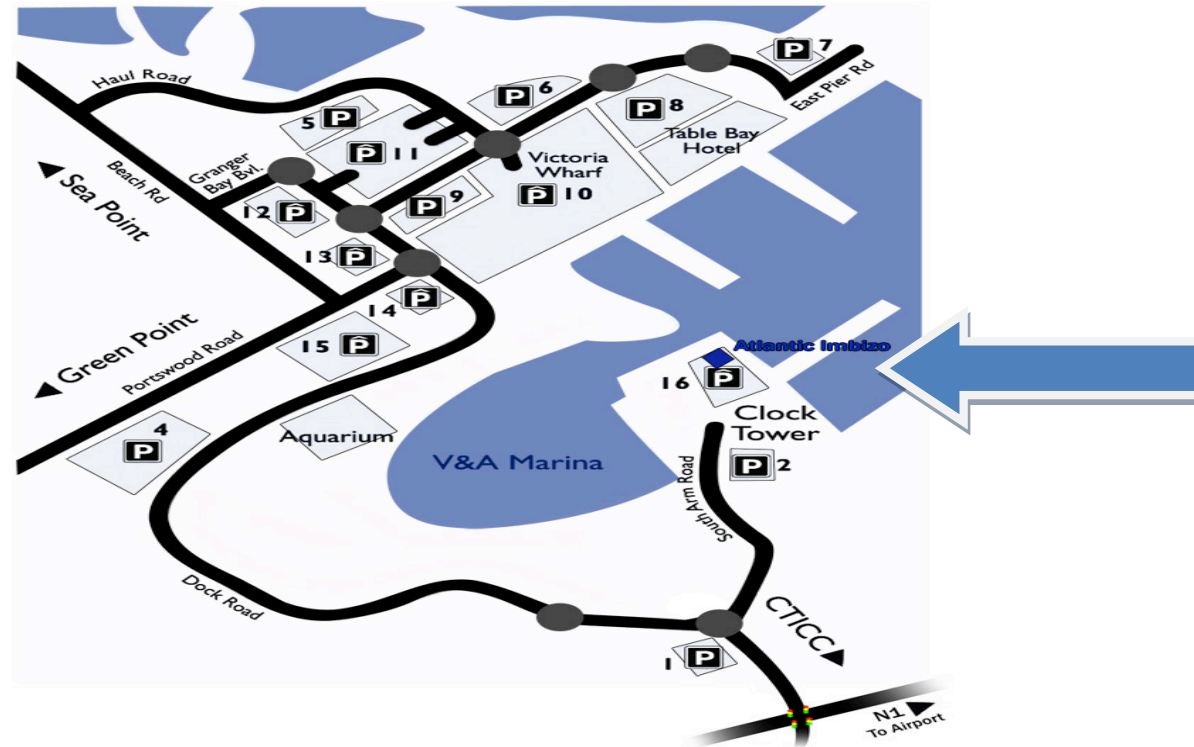

ATLANTIC
IMBIZO
CONFERENCE
VENUE. (T) 021
419 45 65

**DIRECTIONAL MAP TO ATLANTIC IMBIZO
CONFERENCE VENUE,
2ND FLOOR, CLOCKTOWER
OFFICE SUITES
(T) 021 419 4565**

**MAP TO THE
WATERFRONT
PARKING**

P OPEN-AIR

- 1 - Main Gate
- 2 - Clock Tower
- 4 - BP Terrace
- 5 - Mini Table Mountain
- 6 - Tour Coaches Only
- 7 - Table Bay
- 8 - Victoria Wharf
- 9 - Victoria Wharf

P UNDERCOVER

- 10 - Victoria Wharf
Shopping Centre
- 11 - Breakwater
- 12 - Granger Bay
- 13 - BMW Pavilion
- 14 - Ulundi
- 15 - Portswood Square
- 16 - Clock Tower
Shopping Centre

1. When coming off the N1 Freeway, Keep right at the fork, follow signs for Sea Point/Waterfront and merge onto Eastern Blvd 1,6 km
2. Turn right onto Coen Steytler Ave 400 m
3. At the roundabout, take the 3rd exit onto South Arm Rd 200 m
4. Then a Slight left
5. Turn left to **Clocktower Underground Parking** Garage (Underground). Take far right hand lane. Drive down the Ramp into “**Level 2 Public Parking**”.
6. Turn right where you see “**Lifts to Shopping**” and take lift to “**1st Level**”.
7. Follow signs along Passage to the left .
8. At the Pillar you will see another sign, turn right to a set of lifts. Take the lift to “**3rd Level**”
9. As you come out the lift, you will see Atlantic Imbizo to your left.

Clock Tower
Office Suites
Atlantic
Imbizo
Conference
Venue, 2nd fl.
V&A

Old Silo
Building

ENTRANCE

BOE/
NEDBANK
UNDERCOVER
PARKING

CALTEX

N
1
F
R
E
E
W
A
Y
↓

CTICC